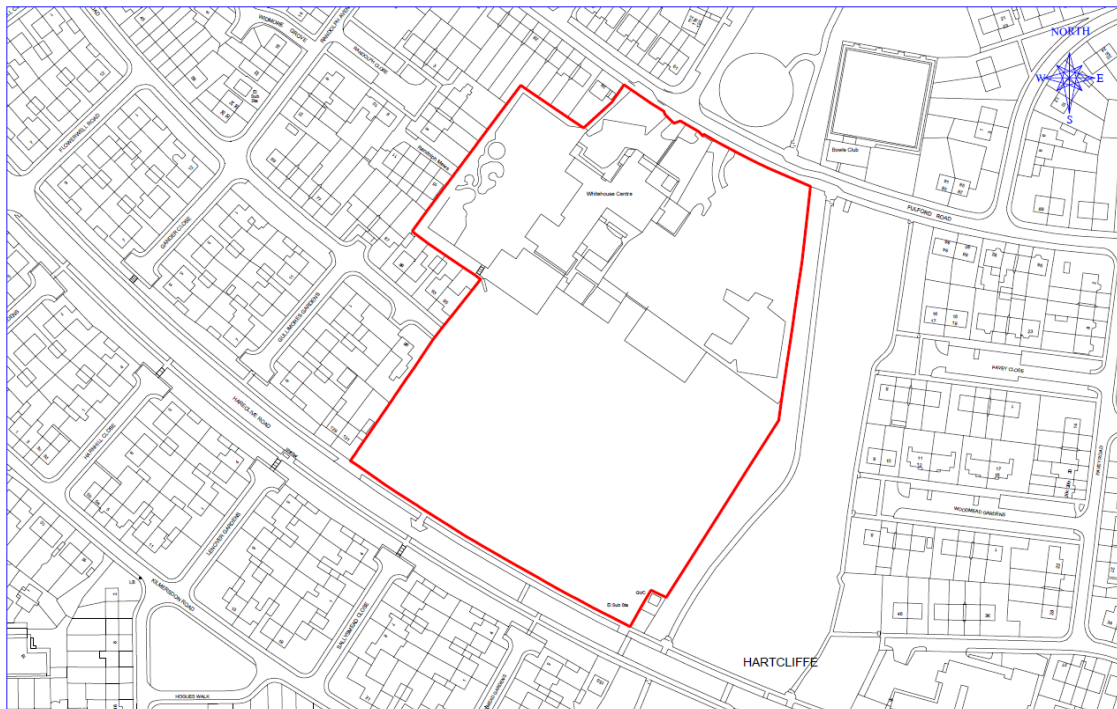

Appendix A: St Bernadette's Rugby Club – Proposed New Site at Fulford Road - Site Boundary and Indicative Site Layout

	Housing Delivery Team (CH) Bristol City Council PO Box 3176	Address The Whitehouse Centre Fulford Road BRISTOL BS13 9PB	Title Location Plan	Date 30/06/17
			Scale 1/1250 @ A3	
			Drawn by CD	Drawing No. HD0106-001