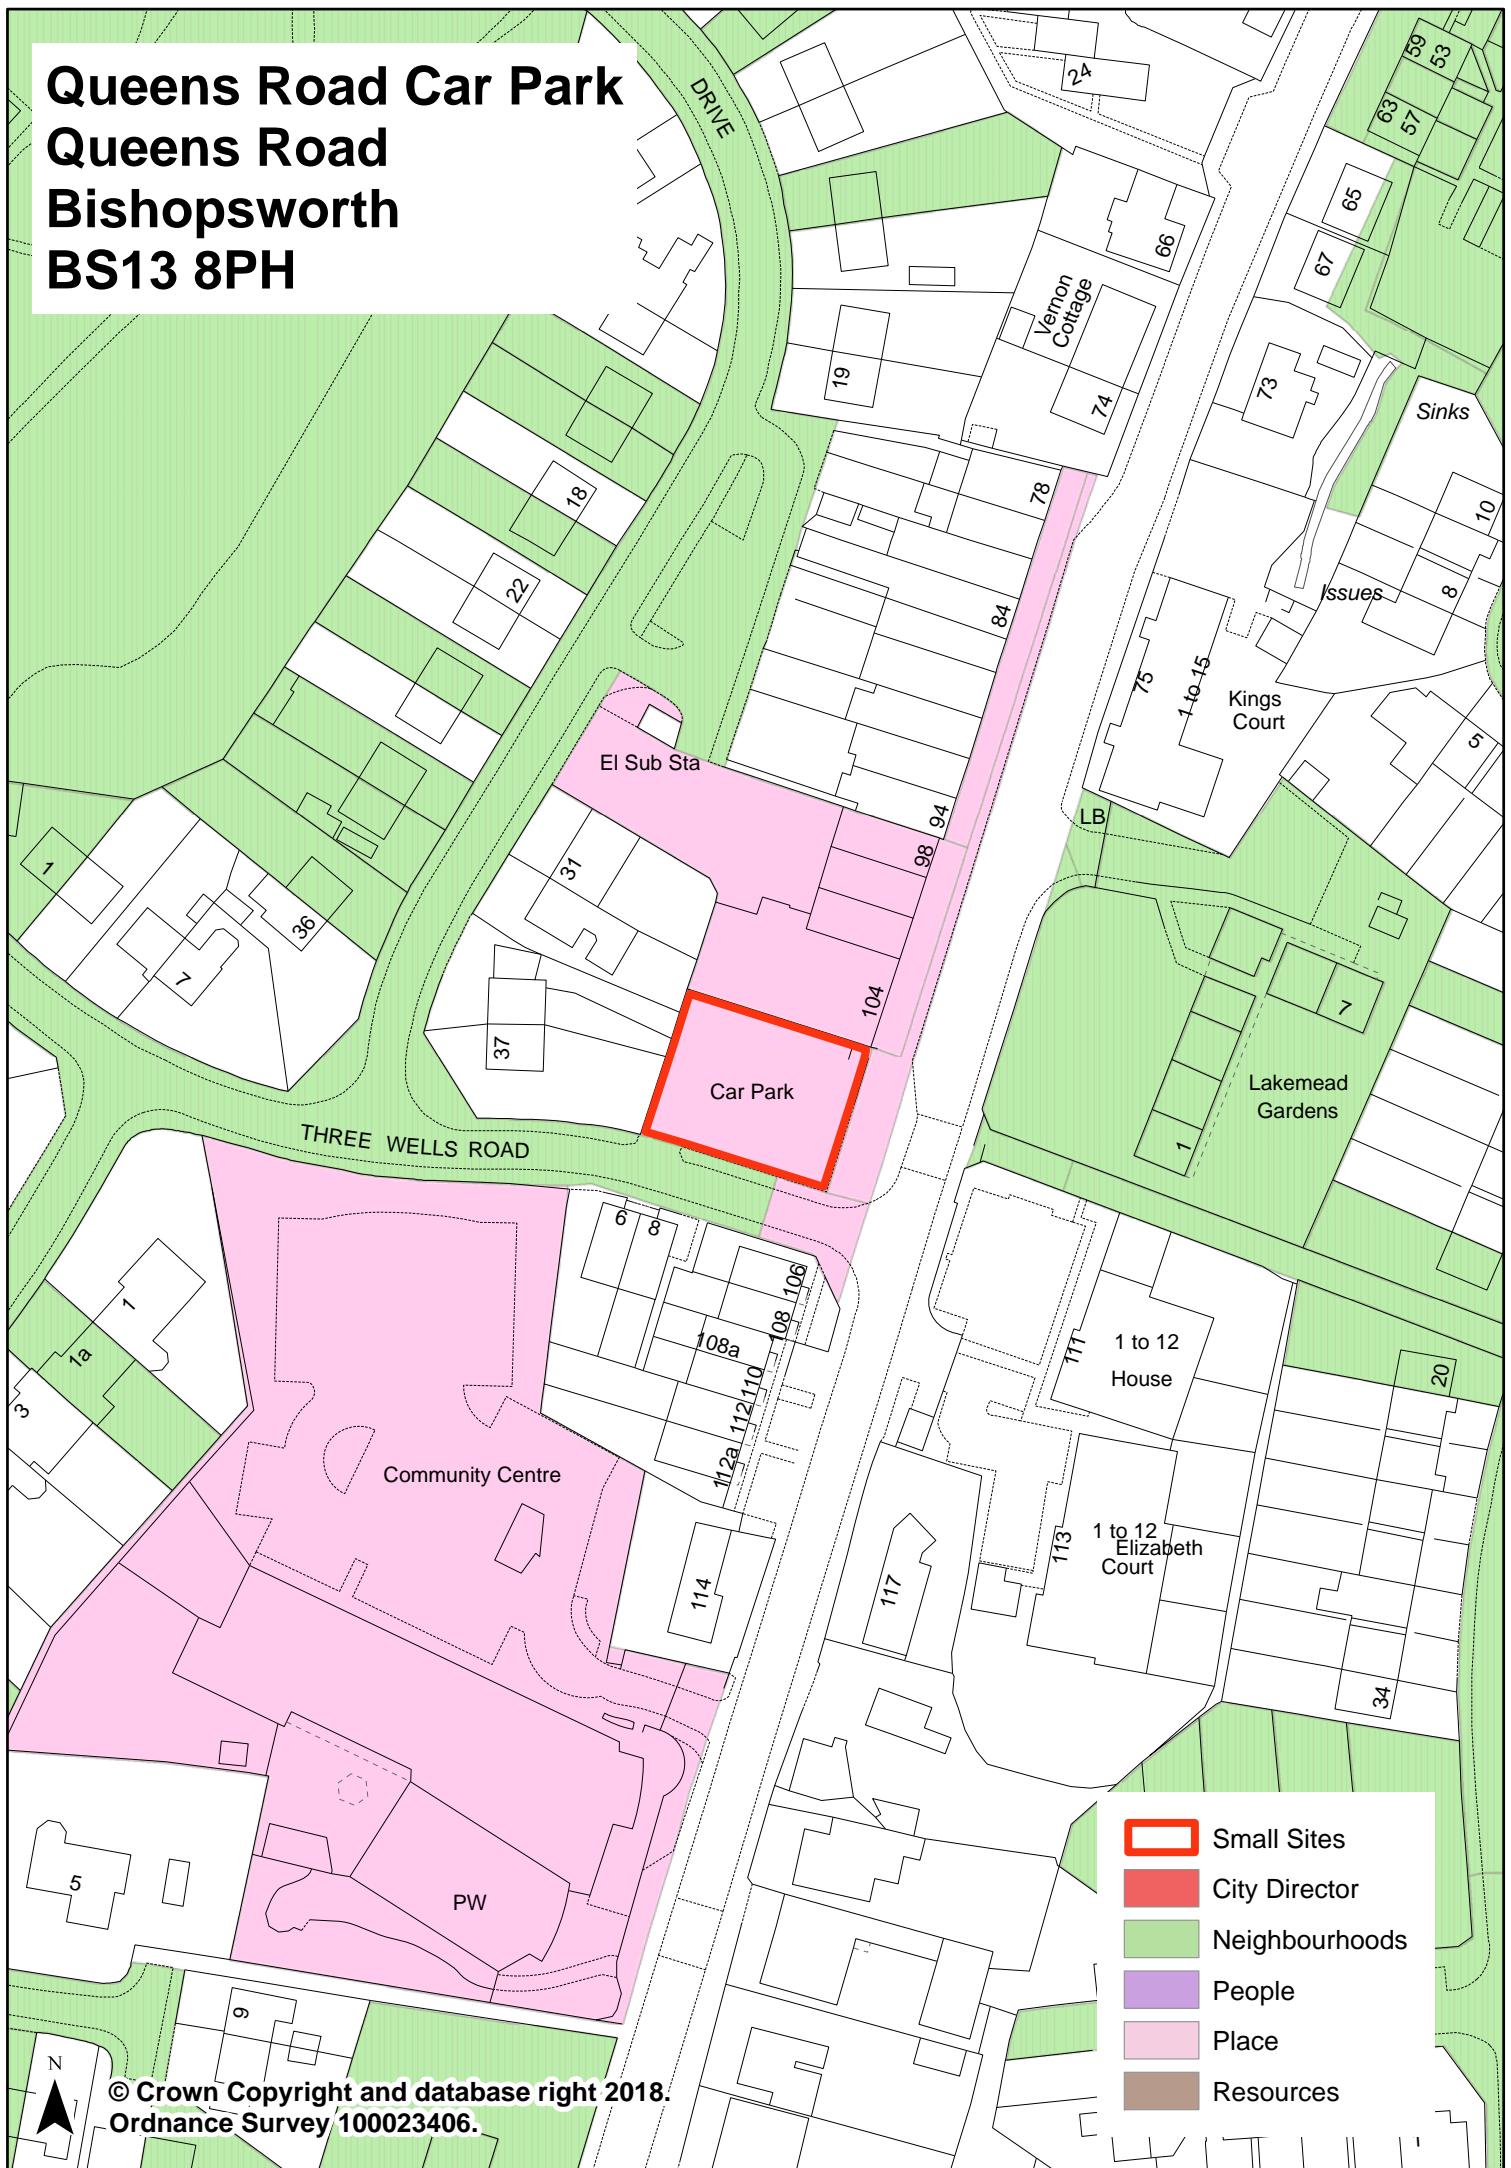

**Queens Road Car Park**  
**Queens Road**  
**Bishopsworth**  
**BS13 8PH**

THREE WELLS ROAD

DRIVE

Car Park

Community Centre

PW

El Sub Sta

Vernon Cottage

Kings Court

Lakemed Gardens

Sinks

-  Small Sites
-  City Director
-  Neighbourhoods
-  People
-  Place
-  Resources