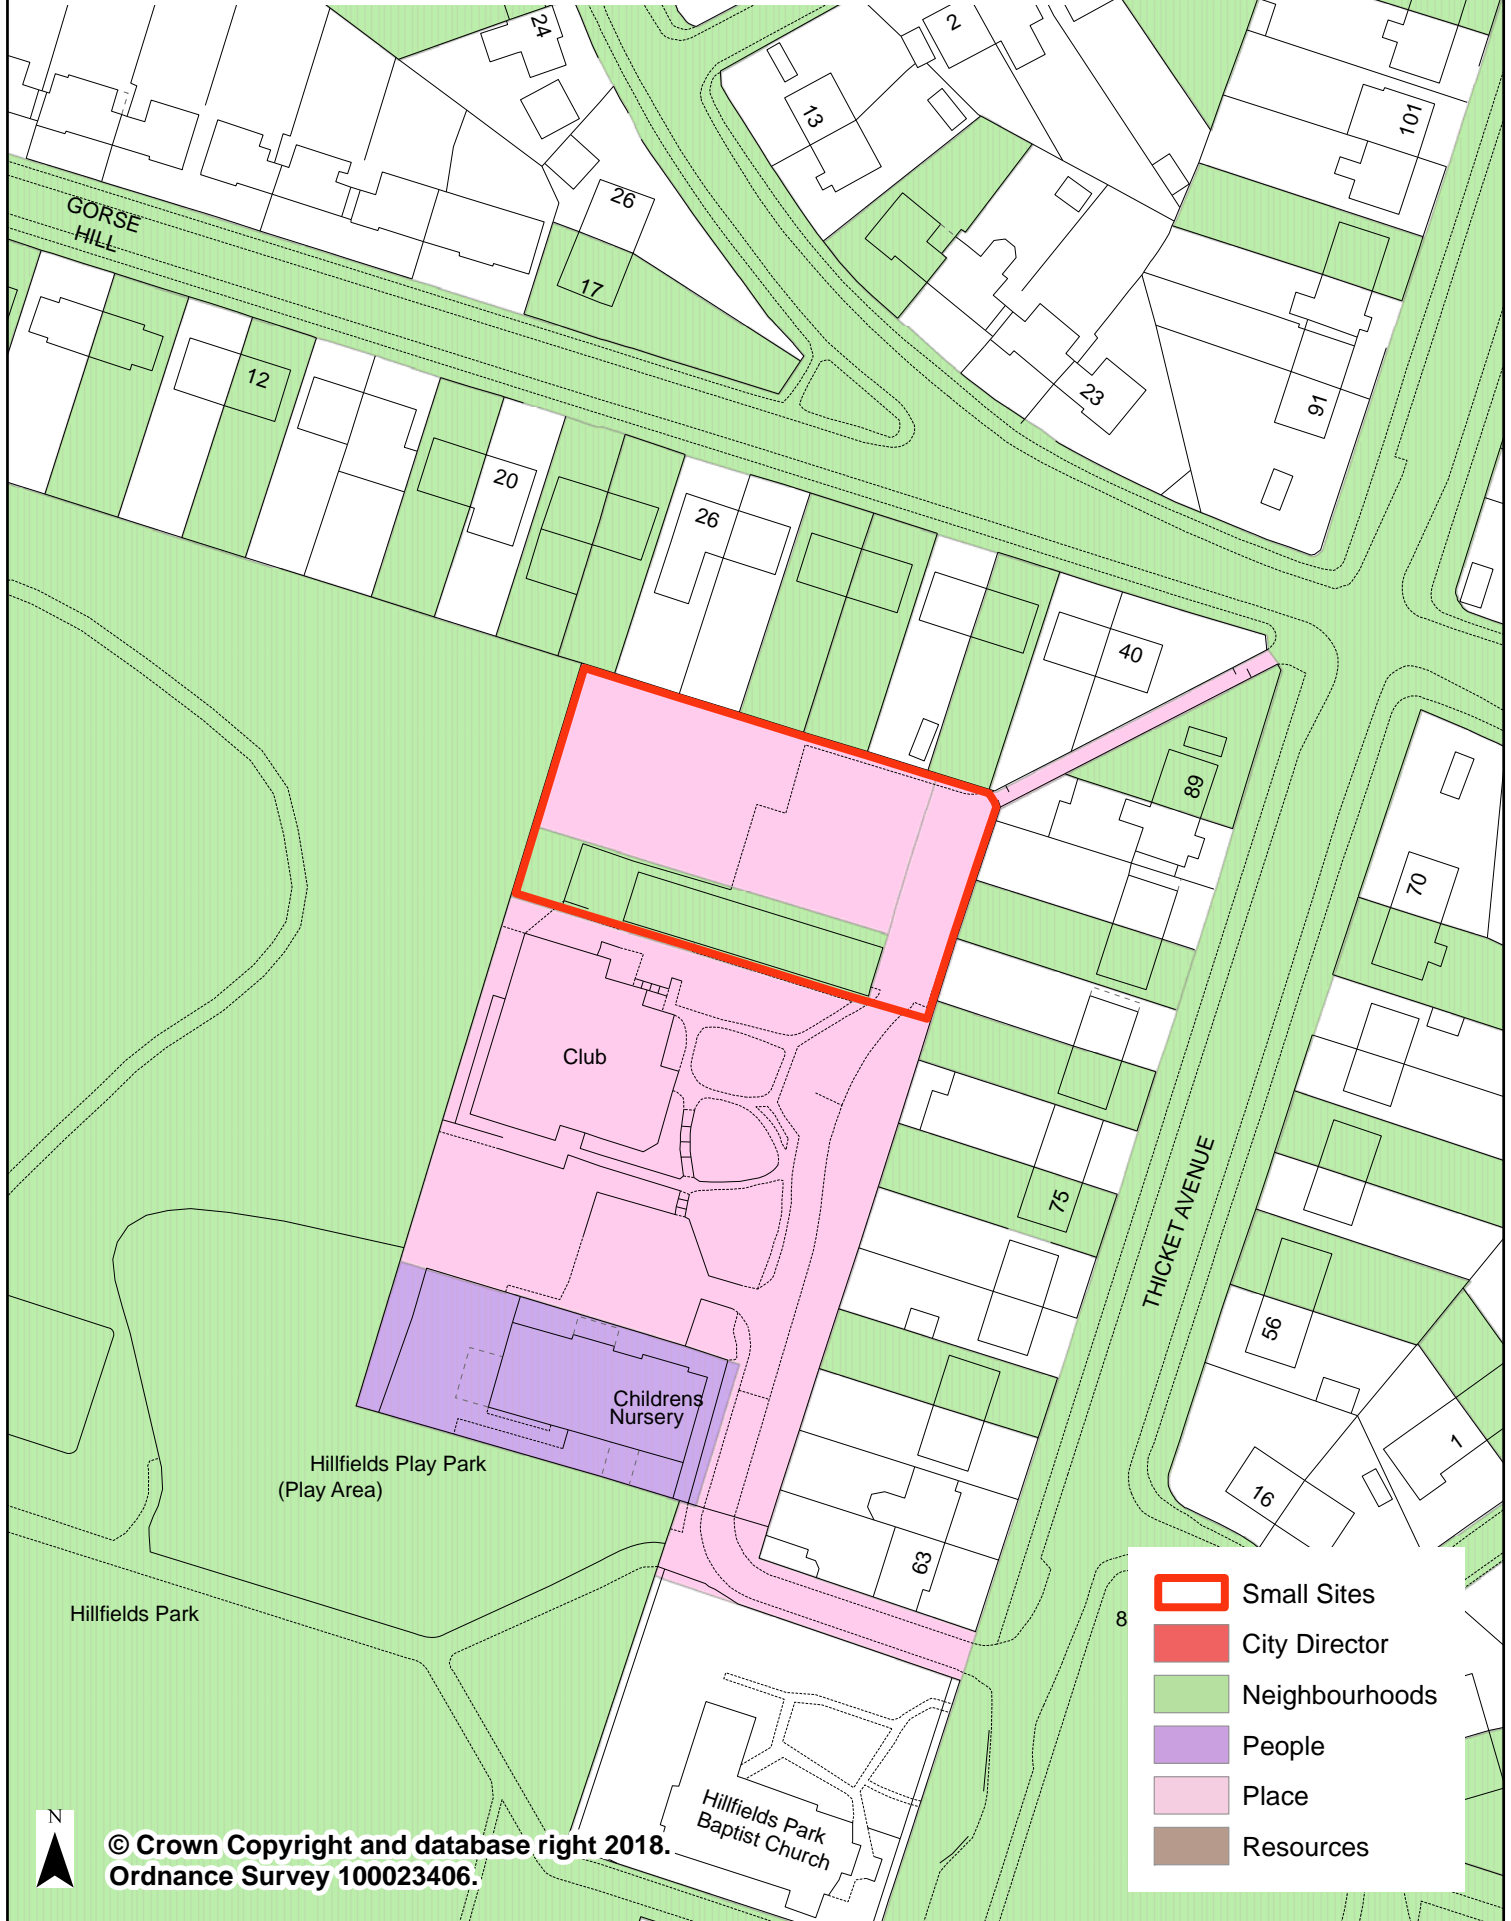

# Former Hillfields Park Community Centre Speedwell BS16 4EH

© Crown Copyright and database right 2018.  
Ordnance Survey 100023406.

-  Small Sites
-  City Director
-  Neighbourhoods
-  People
-  Place
-  Resources