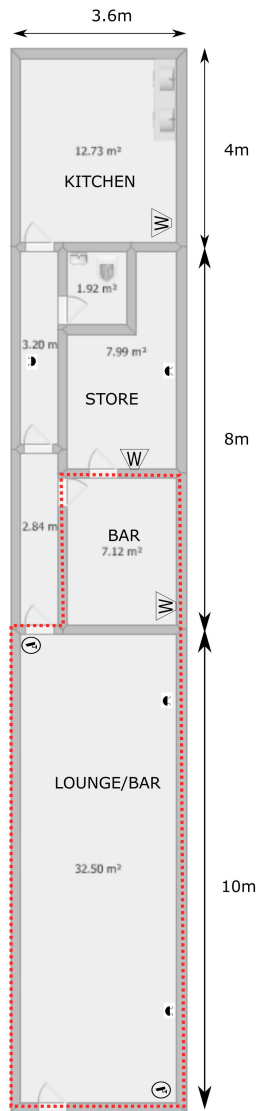

The African Palace, 406 Stapleton Road, Bristol.

- CCTV Camera
 - Sink
 - Toilet
 - Proposed licensed area/ area of public access
 - Fire extinguisher
 - Smoke alarm
- SCALE 1:100