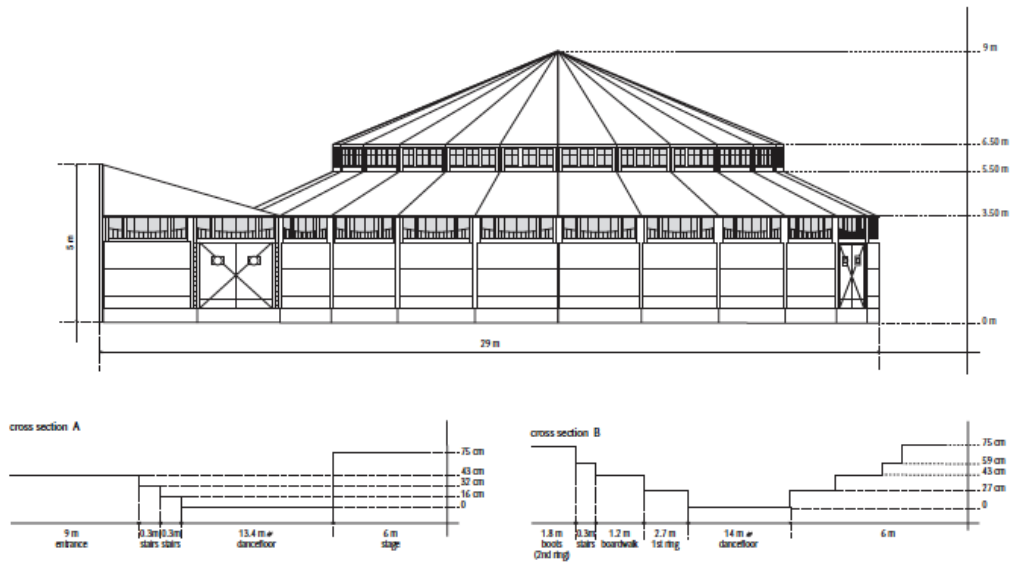

Magic n°1

Boots	Bar	Stage	Lights	Included	Not included
20 boots of max 8 persons	L x W: 4m30 x 0,70 m	Front x Back: 5m20 x 10 m	Basic lights: 18 lamps of 60W	Bar Furniture	Extra Tables & Chairs
Depth: 1m80	Height: 1m10	Depth: 6 m	4 Emergency Exit lights: 360 lm	Cash Desk	Heating & Airconditioning
Width: 2m50	Not equipped	Height: 0,75 m	6 Emergency lights: 360 lm	Stage	Tap installation/Fridge/Sink
Table: 1m x 1m10 x 0,90 m				Light & Sound Bars	Electricity case

MAGIC MIRRORS