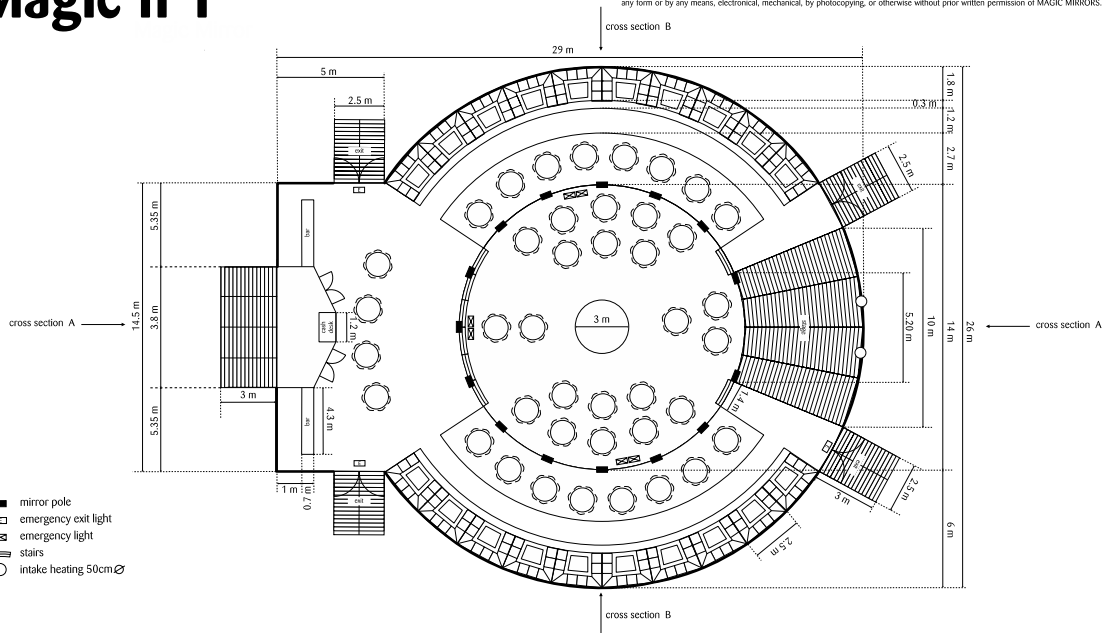

Magic n°1

Measurements	Capacity	Transport	Installation	Safety
Diameter: 26 m	Dinner: 500 persons	2 trucks + 2 trailers	Assembling: 3 days	BVCTS (France)
Length: 29 m	Reception: 1000 persons	L x W: 18 x 2m55	Dismantling: 2 days	TÜV (Germany)
Height: 9 m	Theater: 700 persons	Height: 4m	Min. 5 Persons	Others on demand
Surface: 600 m²		Weight: +/- 40 ton/combination		

MAGIC MIRRORS