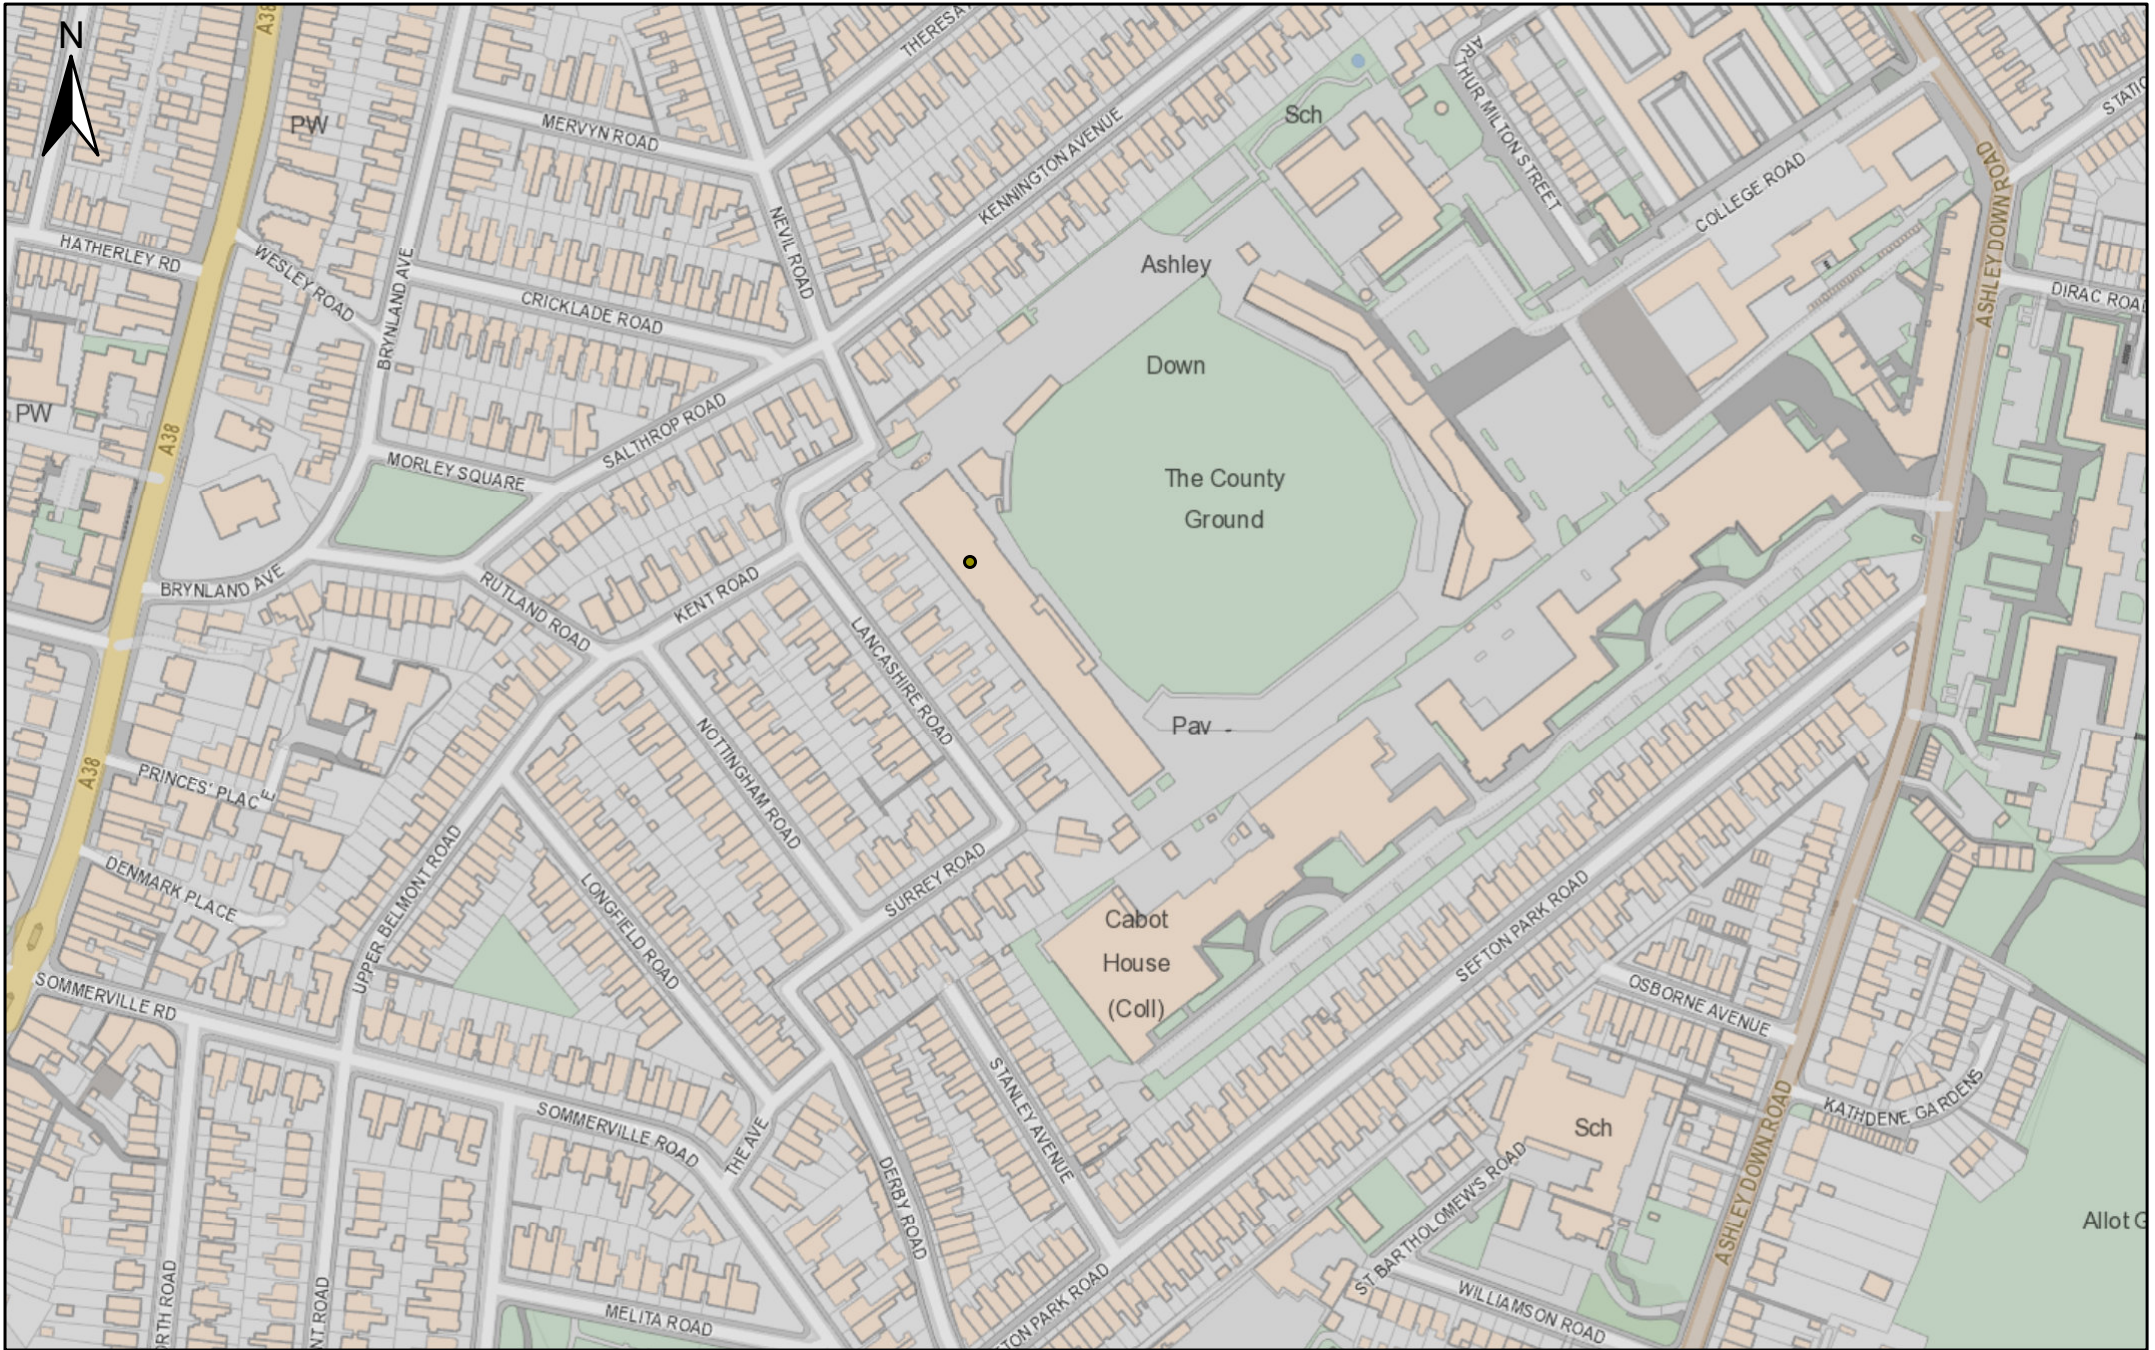

Gloucestershire County Cricket Club Location Map

Date: 20/03/2023

1:3,000