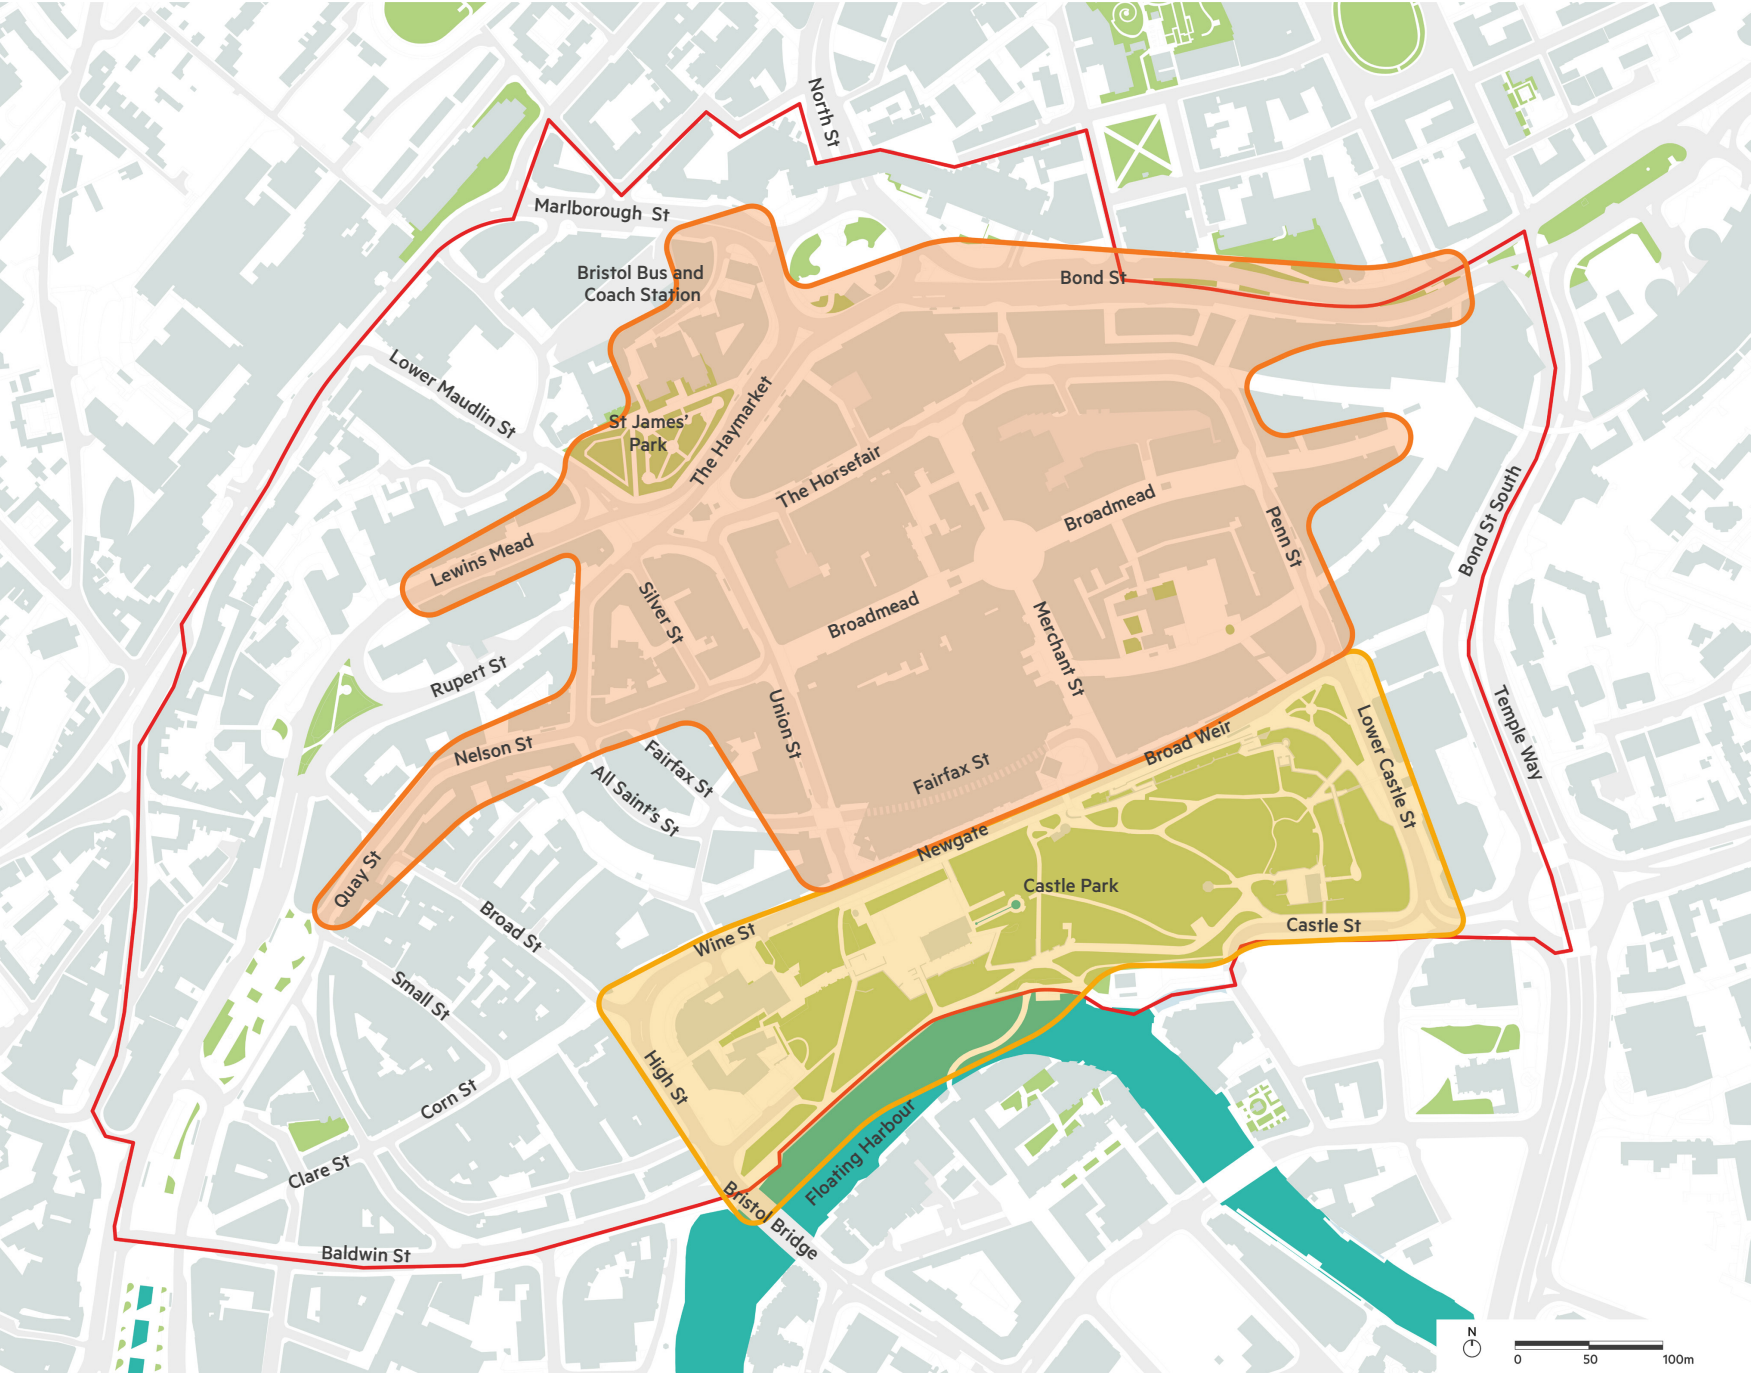

City Centre Development and Delivery Plan, Cabinet Report, Appendix A (i) City Centre DDP boundary area

- LEGEND**
- DDP Study Area Boundary
  - Area of Focus - Broadmead
  - Area of Focus - Castle Park