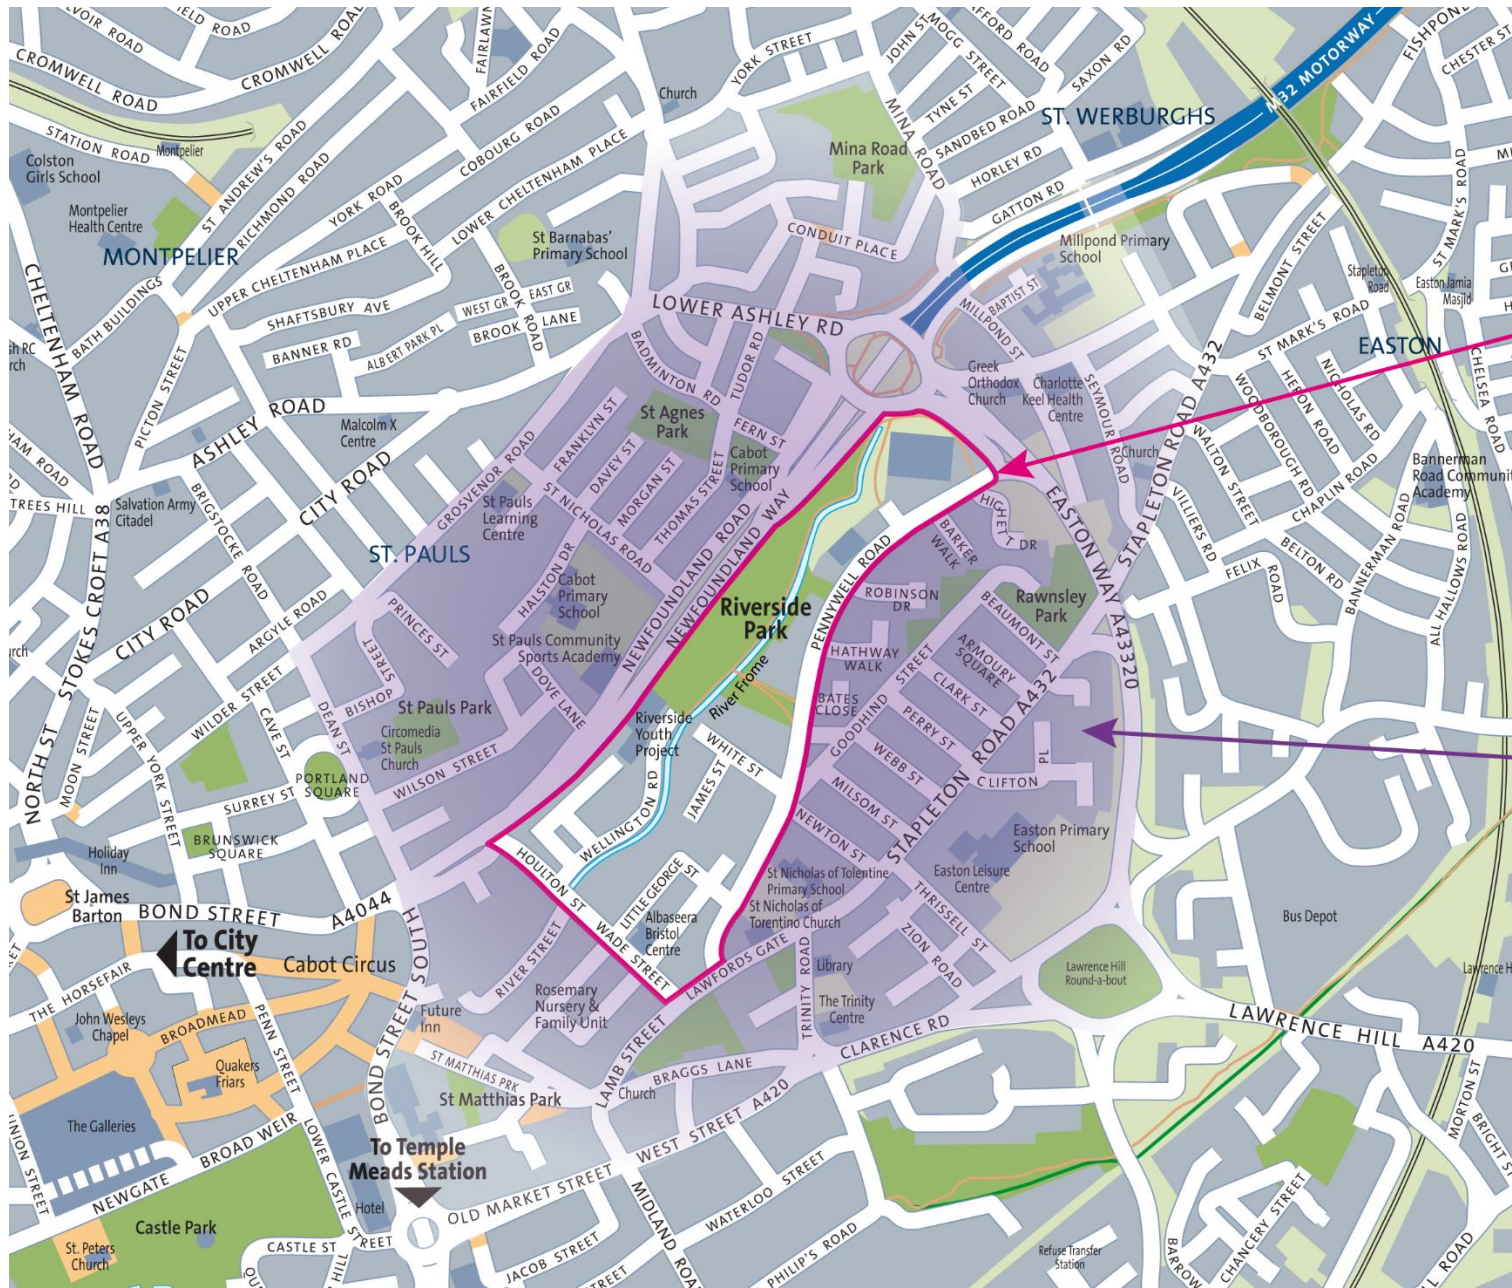

Frome Gateway Regeneration Framework - Regeneration Area Boundary

Frome Gateway Regeneration Area

Core Regeneration Area

This area will see significant change as land is brought forward for redevelopment. The Regeneration Framework will outline design and development proposals within this area and guide the future delivery of new and improved homes, jobs, public and green spaces, and infrastructure.

Wider area of local context

The area surrounding the core regeneration area will not be subject to these development proposals, however it is important to consider how any development works with and are connected into the surrounding area.