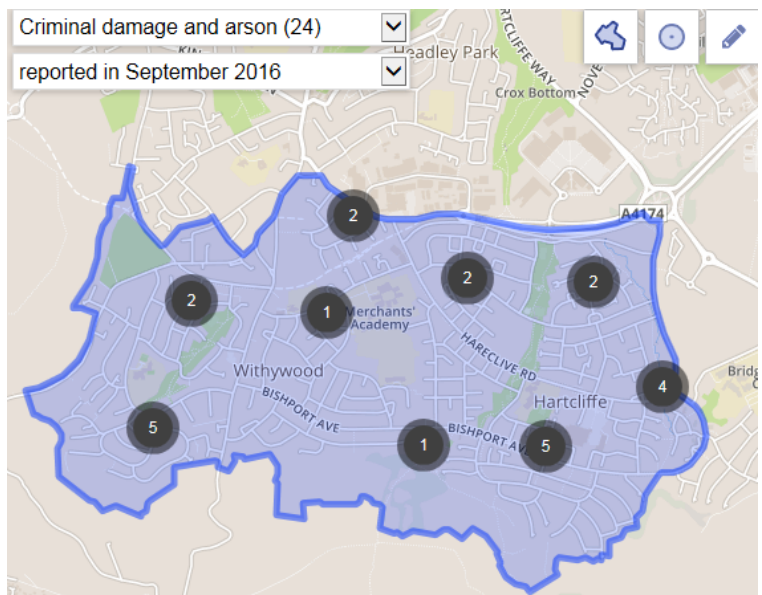

I have included the link to crime data for September from the Police.uk website

Hartcliffe & Withywood Ward <https://www.police.uk/avon-and-somerset/BS108/>

In September 2016

**262**

crimes were reported in this neighbourhood.

**Explore the crime map**

ASB map

Violence and sexual offences map

Criminal Damage and arson

In September 2016

**114**

crimes were reported in this neighbourhood.

**Explore the crime map**

Anti social Behaviour Map

Violence and sexual offences Map

Criminal damage and arson Map

I have just used the above information to show you what type of detail you can get on the website unfortunately it runs a few months behind current date but gives you a good feel for crime in your area. Crime types you can search for include those above plus others such as burglary, shop lifting, robbery and drugs etc.