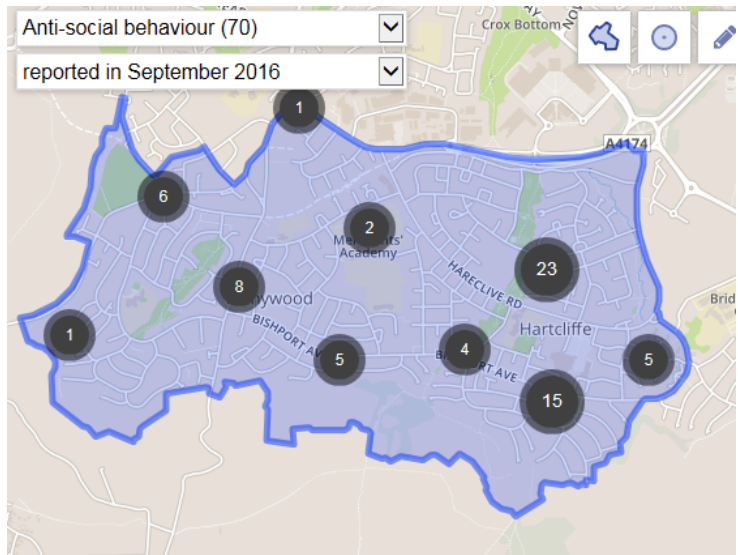

I have included the link to crime data for September from the Police.uk website

Hartcliffe & Withywood Ward <https://www.police.uk/avon-and-somerset/BS108/>

In September 2016

**262**

crimes were reported in this neighbourhood.

**Explore the crime map**

ASB map

Violence and sexual offences map

Criminal Damage and arson

In September 2016

**114**

crimes were reported in this neighbourhood.

**Explore the crime map**

Anti social Behaviour Map

Violence and sexual offences Map

Criminal damage and arson Map

I have just used the above information to show you what type of detail you can get on the website unfortunately it runs a few months behind current date but gives you a good feel for crime in your area. Crime types you can search for include those above plus others such as burglary, shop lifting, robbery and drugs etc.