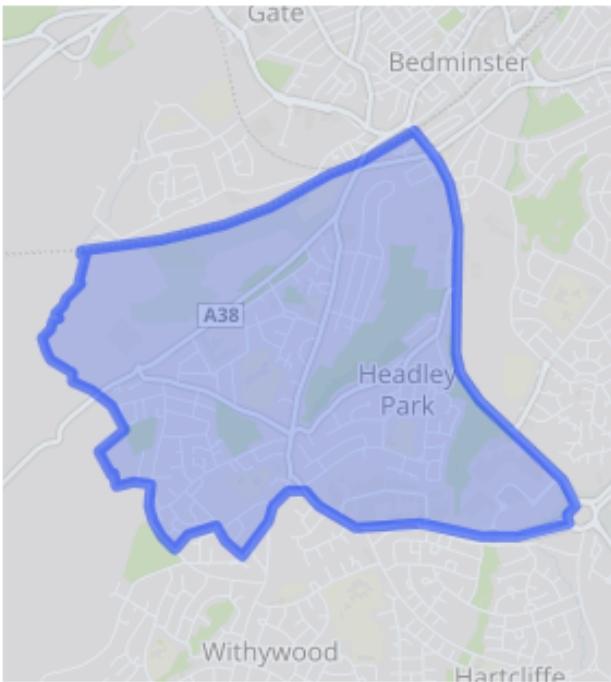

I have included the link to crime data for September from the Police.uk website

Hartcliffe & Withywood Ward <https://www.police.uk/avon-and-somerset/BS108/>

In September 2016

**262**

crimes were reported in this neighbourhood.

**Explore the crime map**

ASB map

Violence and sexual offences map

Criminal Damage and arson

In September 2016

**114**

crimes were reported in this neighbourhood.

**Explore the crime map**

Anti social Behaviour Map

Violence and sexual offences Map

Criminal damage and arson Map

I have just used the above information to show you what type of detail you can get on the website unfortunately it runs a few months behind current date but gives you a good feel for crime in your area. Crime types you can search for include those above plus others such as burglary, shop lifting, robbery and drugs etc.