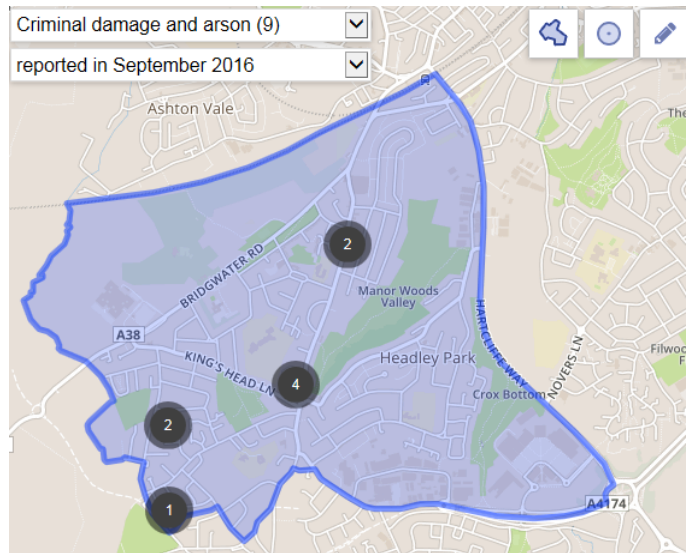

I have included the link to crime data for September from the Police.uk website

Hartcliffe & Withywood Ward <https://www.police.uk/avon-and-somerset/BS108/>

In September 2016

**262**

crimes were reported in this neighbourhood.

**Explore the crime map**

ASB map

Violence and sexual offences map

Criminal Damage and arson

In September 2016

**114**

crimes were reported in this neighbourhood.

**Explore the crime map**

Anti social Behaviour Map

Violence and sexual offences Map

Criminal damage and arson Map

I have just used the above information to show you what type of detail you can get on the website unfortunately it runs a few months behind current date but gives you a good feel for crime in your area. Crime types you can search for include those above plus others such as burglary, shop lifting, robbery and drugs etc.