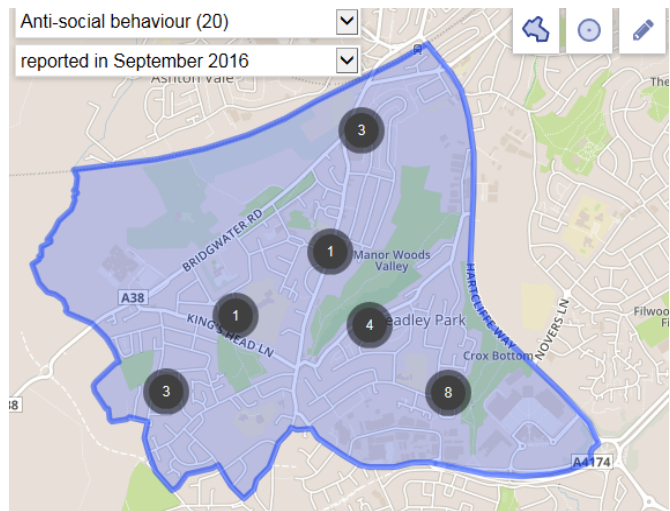

I have included the link to crime data for September from the Police.uk website

Hartcliffe & Withywood Ward <https://www.police.uk/avon-and-somerset/BS108/>

In September 2016

**262**

crimes were reported in this neighbourhood.

**Explore the crime map**

ASB map

Violence and sexual offences map

Criminal Damage and arson

In September 2016

**114**

crimes were reported in this neighbourhood.

**Explore the crime map**

Anti social Behaviour Map

Violence and sexual offences Map

Criminal damage and arson Map

I have just used the above information to show you what type of detail you can get on the website unfortunately it runs a few months behind current date but gives you a good feel for crime in your area. Crime types you can search for include those above plus others such as burglary, shop lifting, robbery and drugs etc.