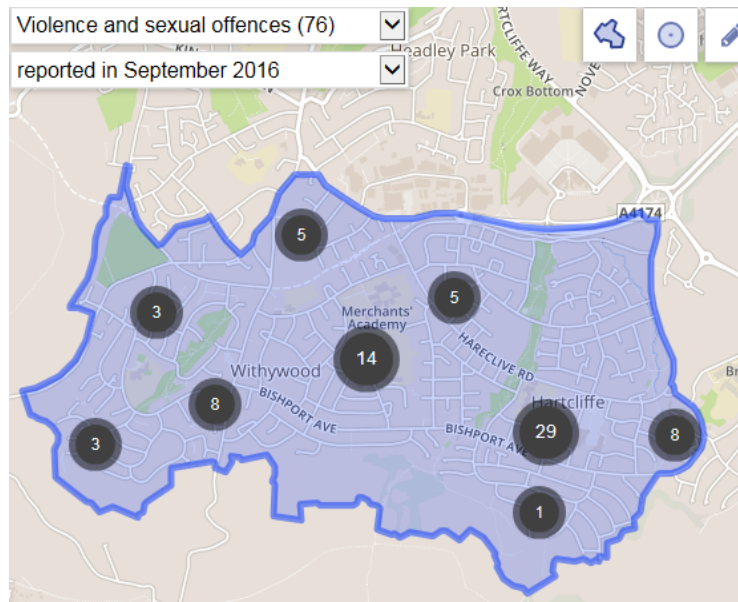

I have included the link to crime data for September from the Police.uk website

Hartcliffe & Withywood Ward <https://www.police.uk/avon-and-somerset/BS108/>

In September 2016

**262**

crimes were reported in this neighbourhood.

**Explore the crime map**

ASB map

Violence and sexual offences map

Criminal Damage and arson

In September 2016

**114**

crimes were reported in this neighbourhood.

**Explore the crime map**

Anti social Behaviour Map

Violence and sexual offences Map

Criminal damage and arson Map

I have just used the above information to show you what type of detail you can get on the website unfortunately it runs a few months behind current date but gives you a good feel for crime in your area. Crime types you can search for include those above plus others such as burglary, shop lifting, robbery and drugs etc.