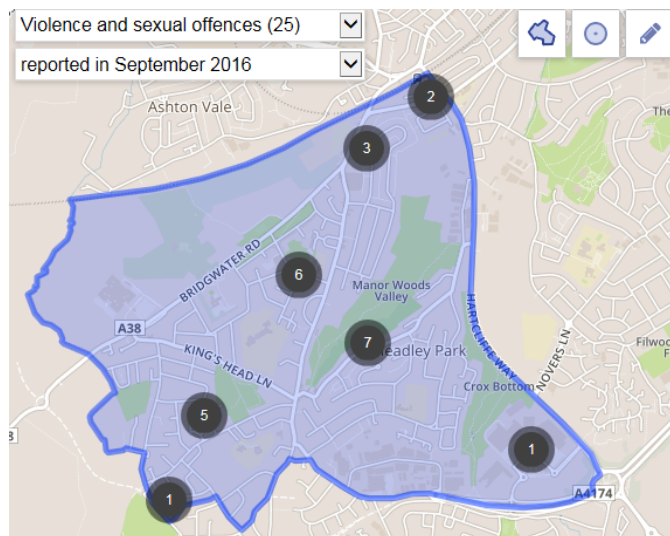

I have included the link to crime data for September from the Police.uk website

Hartcliffe & Withywood Ward <https://www.police.uk/avon-and-somerset/BS108/>

In September 2016

**262**

crimes were reported in this neighbourhood.

**Explore the crime map**

ASB map

Violence and sexual offences map

Criminal Damage and arson

In September 2016

**114**

crimes were reported in this neighbourhood.

**Explore the crime map**

Anti social Behaviour Map

Violence and sexual offences Map

Criminal damage and arson Map

I have just used the above information to show you what type of detail you can get on the website unfortunately it runs a few months behind current date but gives you a good feel for crime in your area. Crime types you can search for include those above plus others such as burglary, shop lifting, robbery and drugs etc.